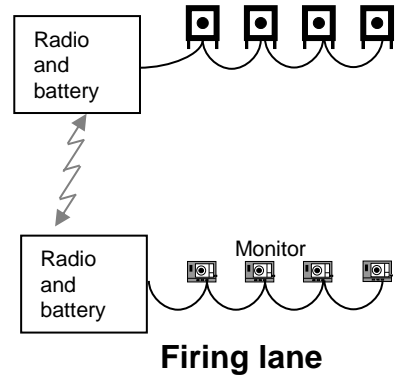

Portable Target System

Wireless and battery powered

Extremely easy to vary/change the shooting distances, in order to train more effectively.

At the firing line there is only a monitor and a suitcase (PeliCase™) with radio and battery

Close to the target, there is a similar suitcase with radio and battery.

Monitor built on LCD technology with LED backlight, designed for all-year outdoor use. No need for over roofed firing points.

- The monitor is based on a chassis made of stainless steel and is waterproof.
- The display is readable in bright sunlight, and is protected by a laminated, anti-reflective coated glass, able to withstand the impact of cartridges from automatic weapons.
- Wide temperature range (- 30°C to + 70°C).
- Solid mil. spec. contacts and vandal proof buttons.
- A smart card reader for user access control is standard.
- Select from a wide range of targets (shooting distance from 10m up to 1200+ m)

Target line

No wire between the target(s) and the firing line

No calibration before shooting, just plug and play